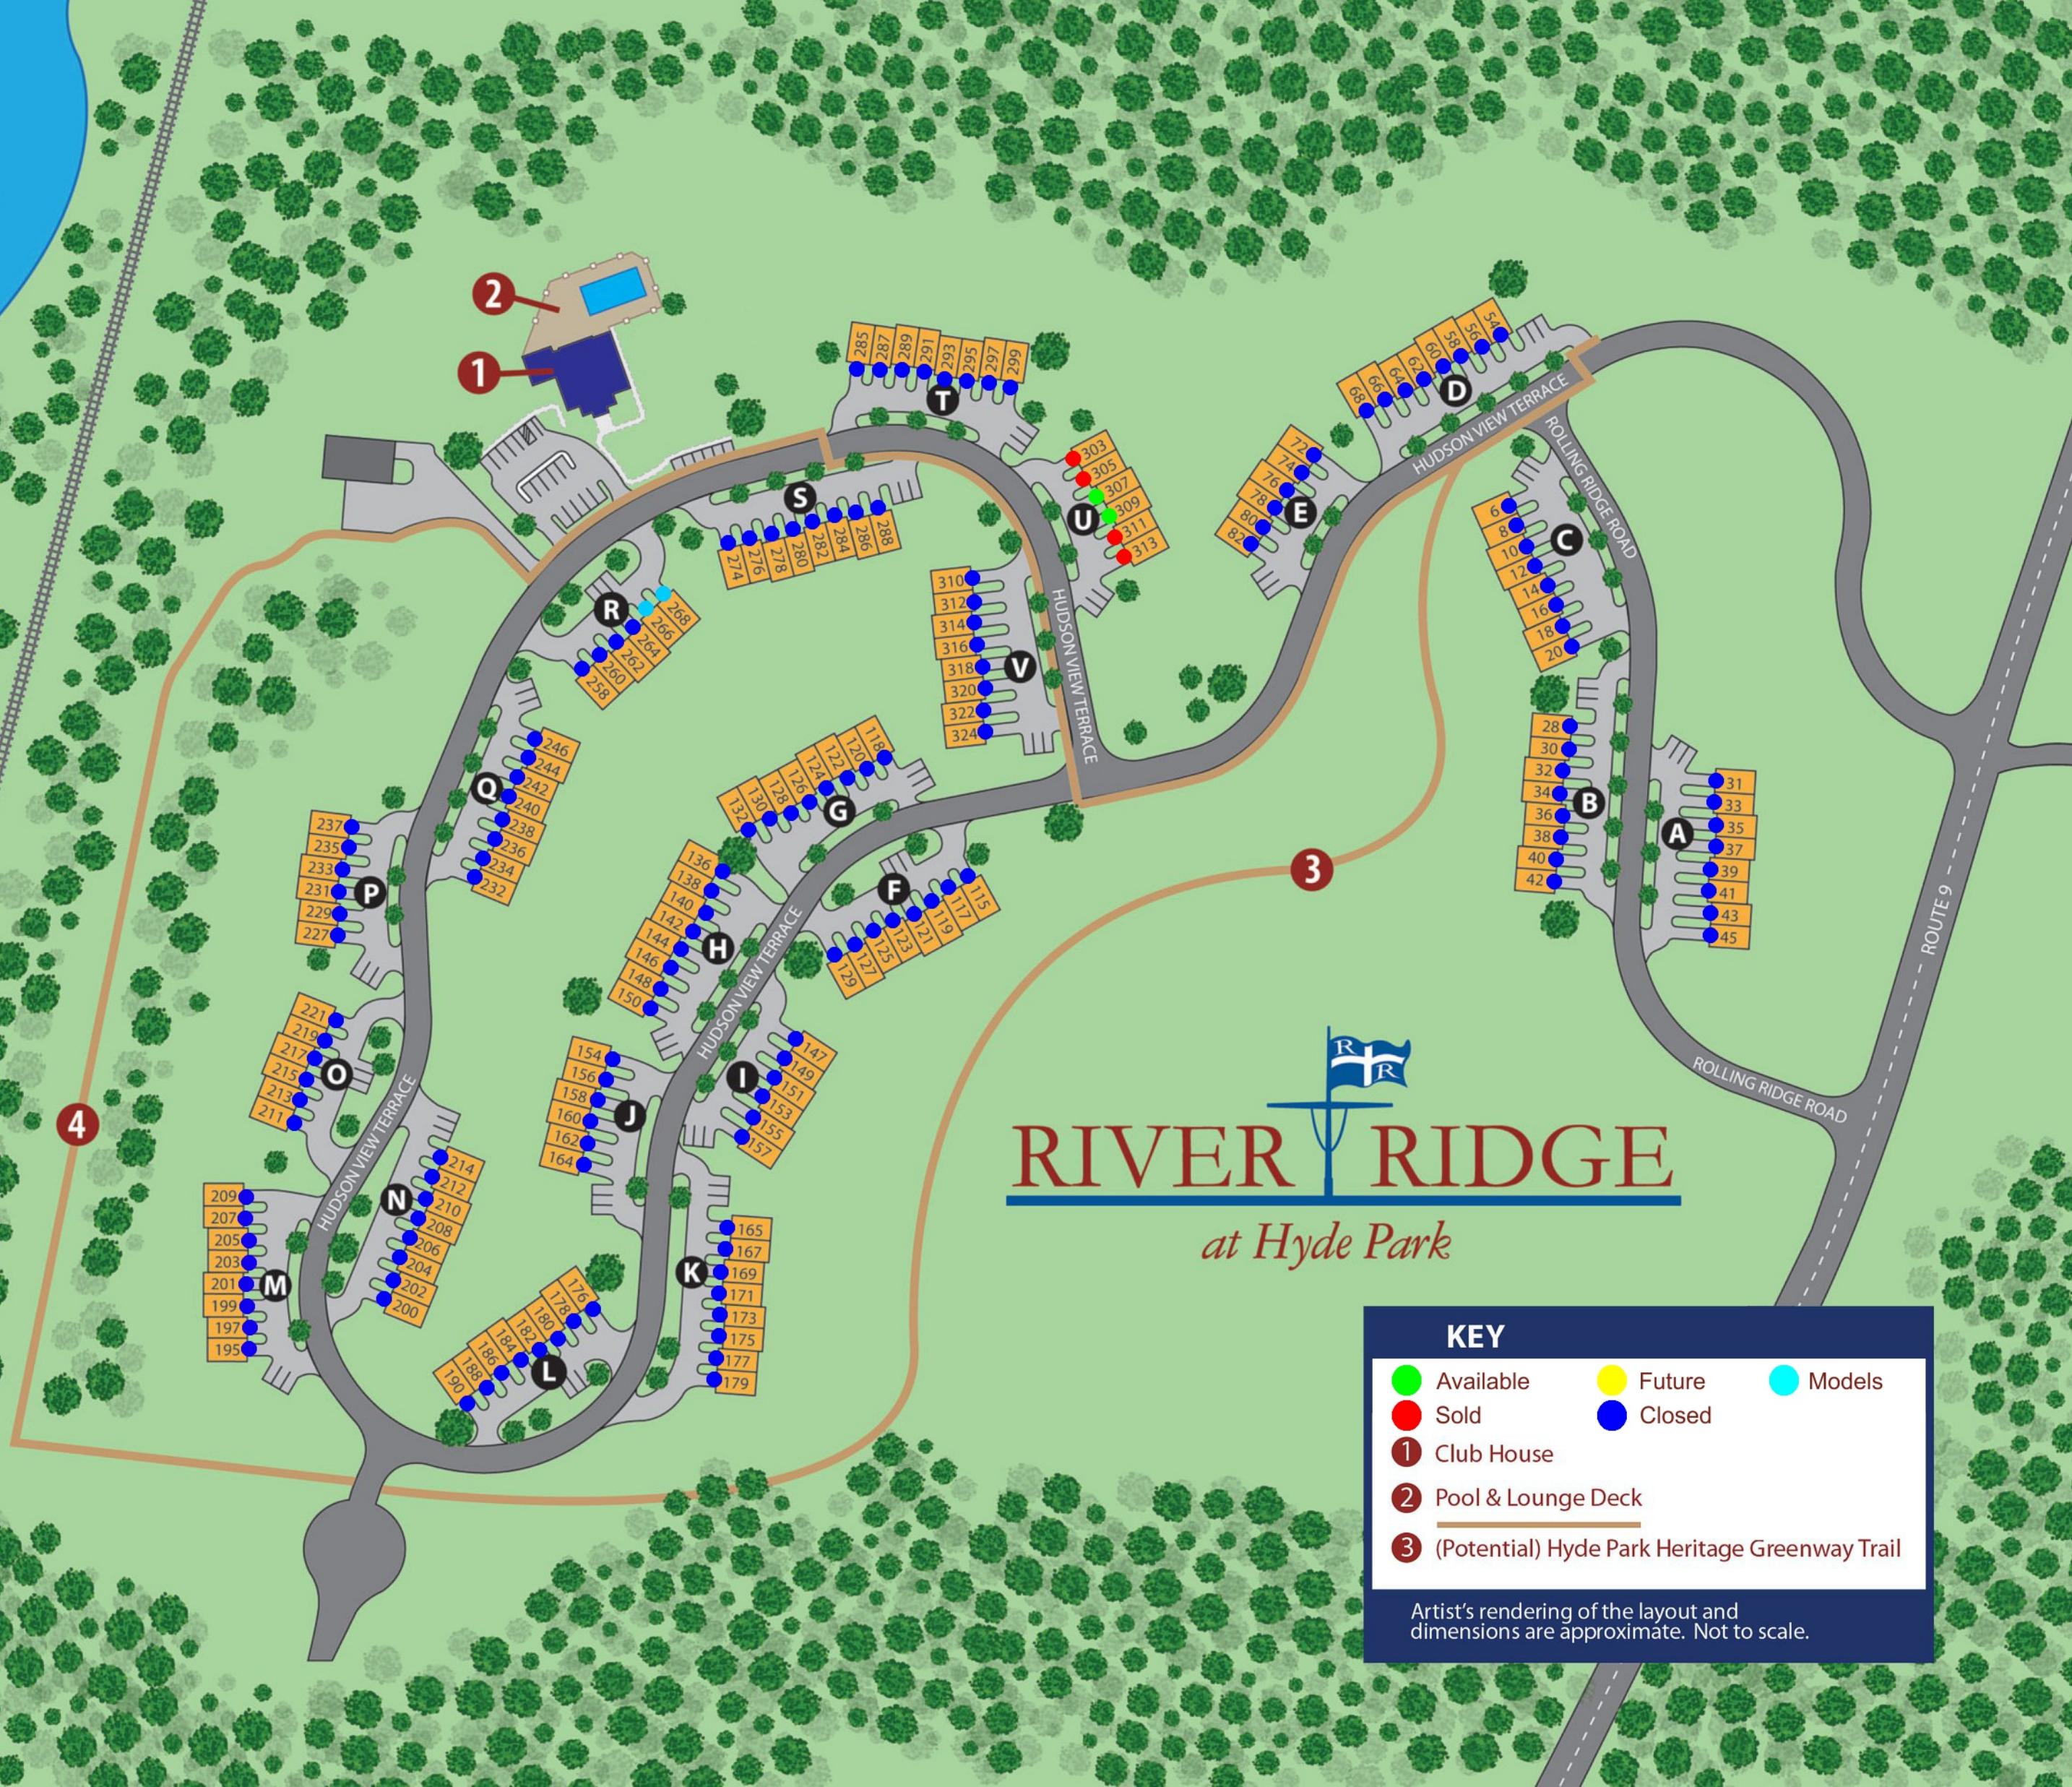

HUDSON RIVER

# RIVER RIDGE

*at Hyde Park*

**KEY**

<span style="color: green;">●</span> Available	<span style="color: yellow;">●</span> Future	<span style="color: cyan;">●</span> Models
<span style="color: red;">●</span> Sold	<span style="color: blue;">●</span> Closed	
<b>1</b> Club House		
<b>2</b> Pool & Lounge Deck		
<b>3</b> (Potential) Hyde Park Heritage Greenway Trail		

Artist's rendering of the layout and dimensions are approximate. Not to scale.