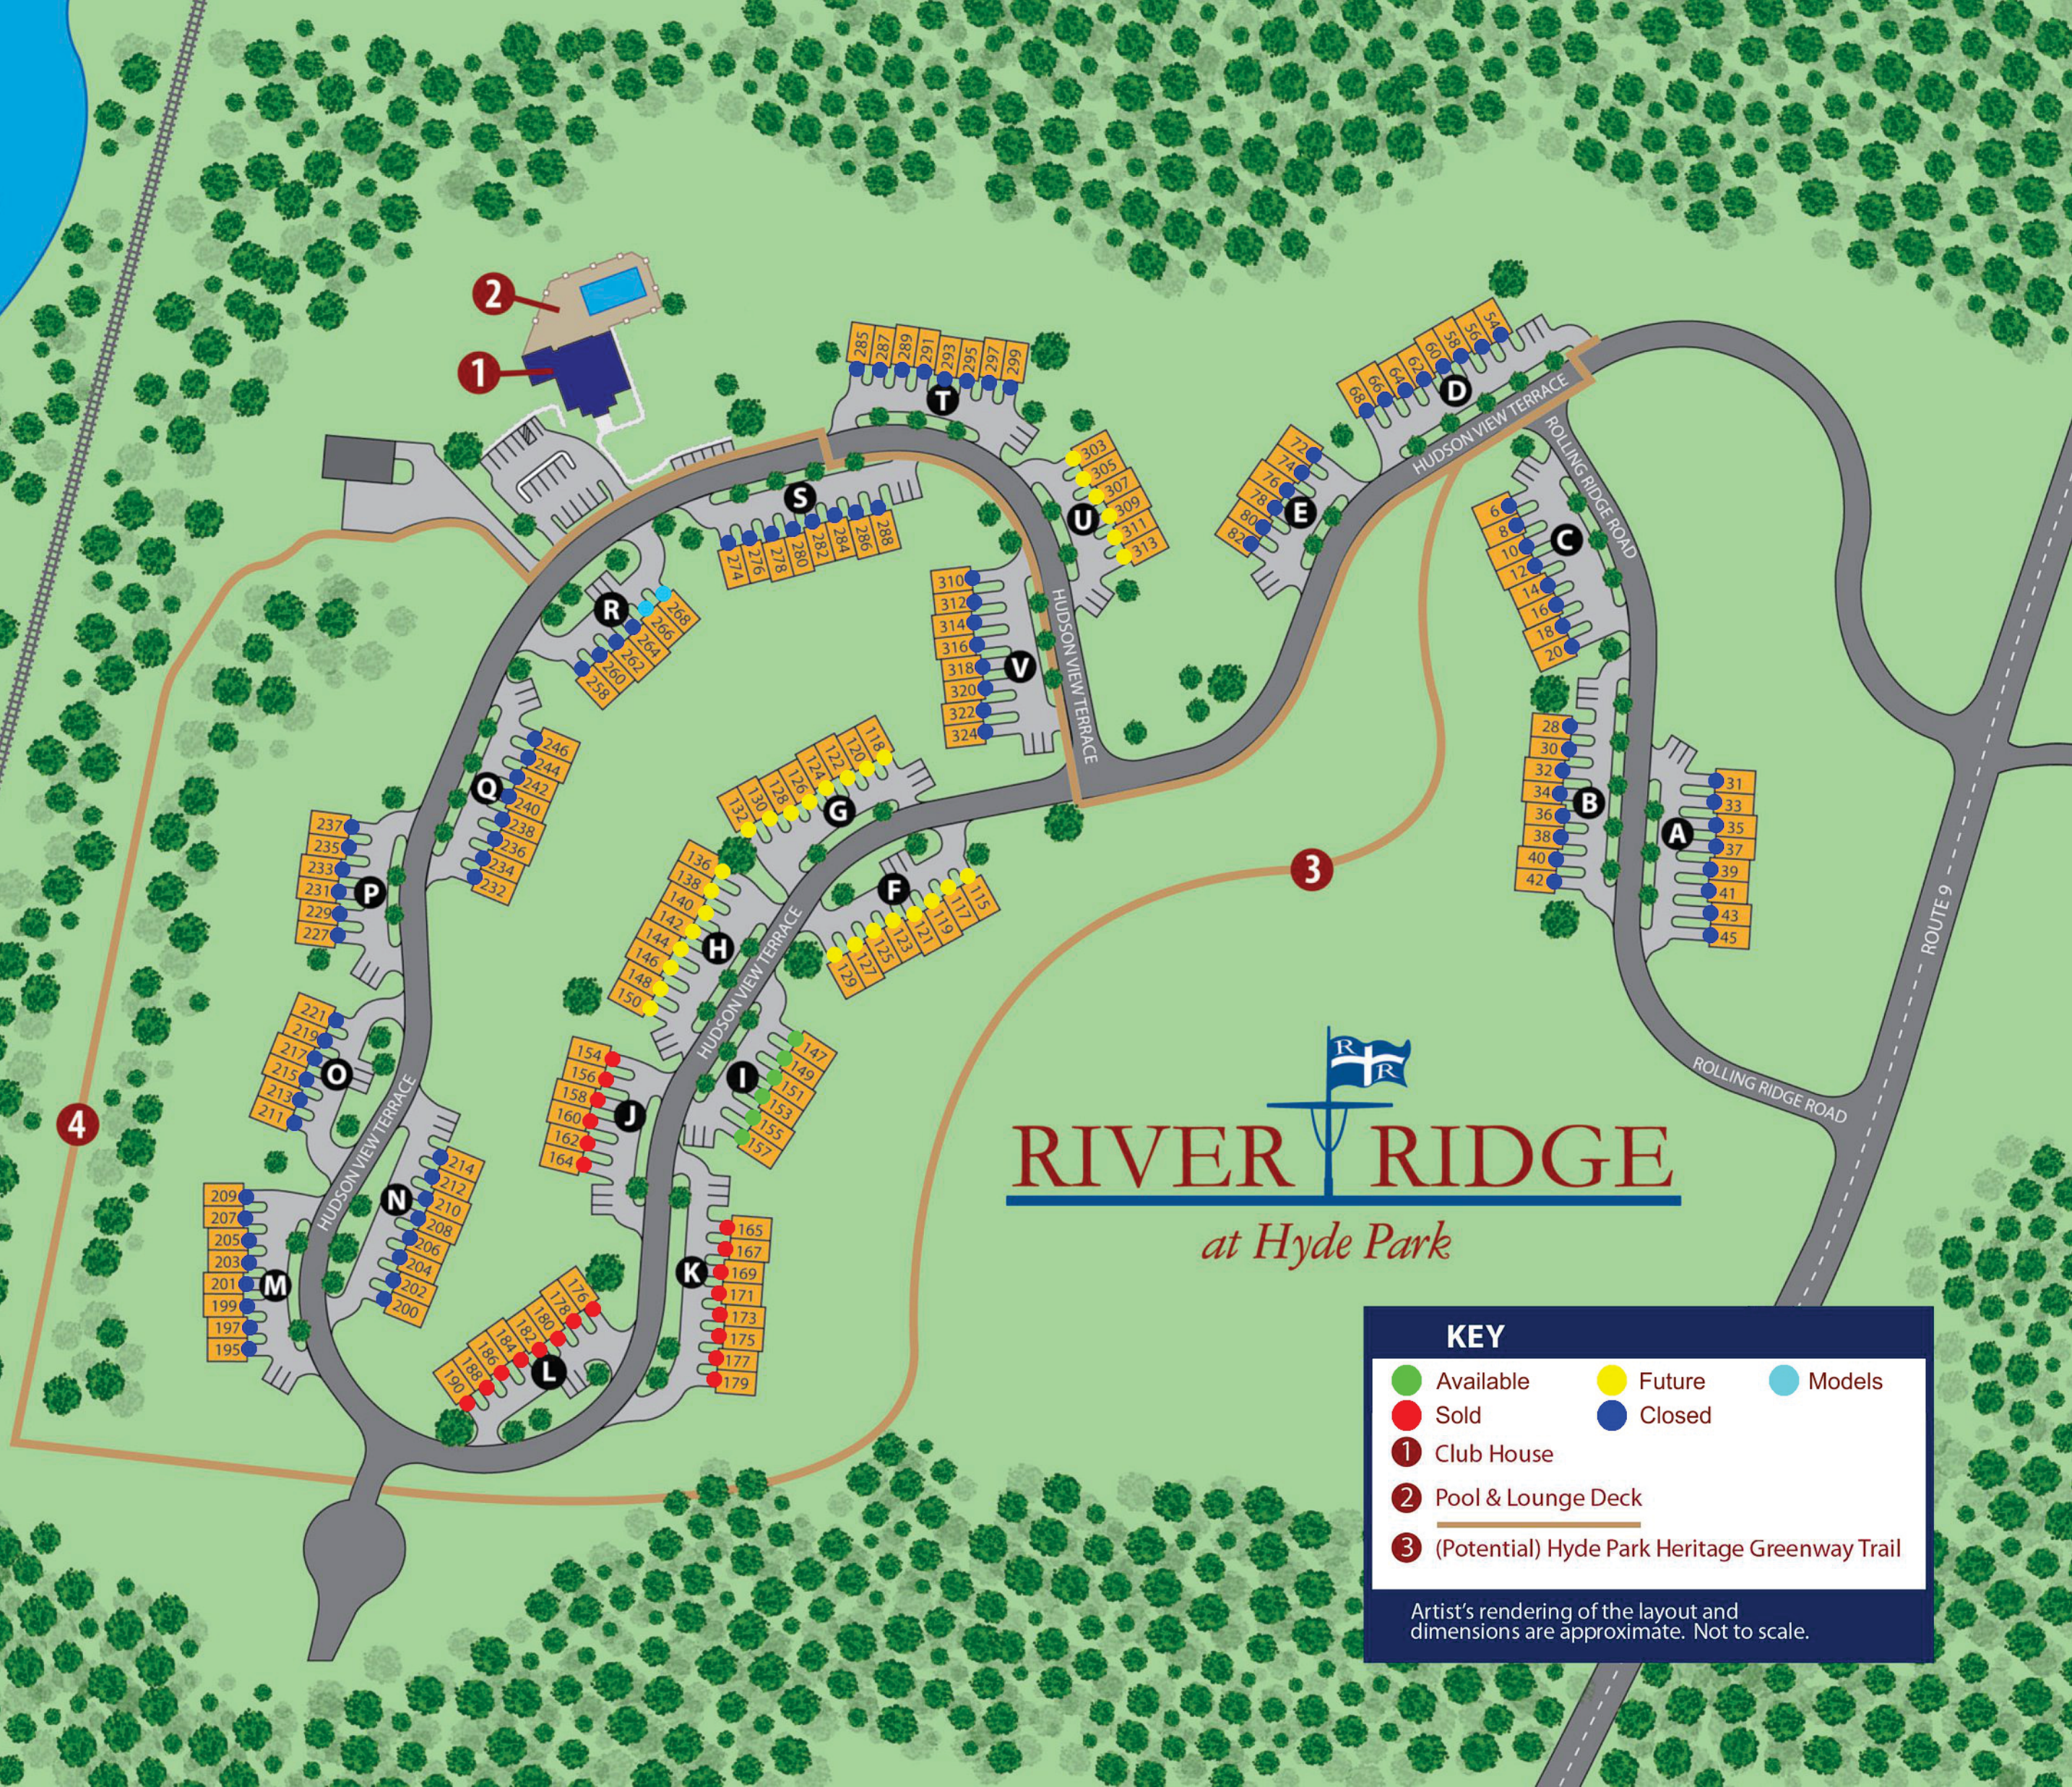

HUDSON RIVER

RIVER RIDGE

at Hyde Park

KEY

| | | |
|--|--|---|
| ● Available | ● Future | ● Models |
| ● Sold | ● Closed | |
| 1 Club House | | |
| 2 Pool & Lounge Deck | | |
| 3 (Potential) Hyde Park Heritage Greenway Trail | | |

Artist's rendering of the layout and dimensions are approximate. Not to scale.